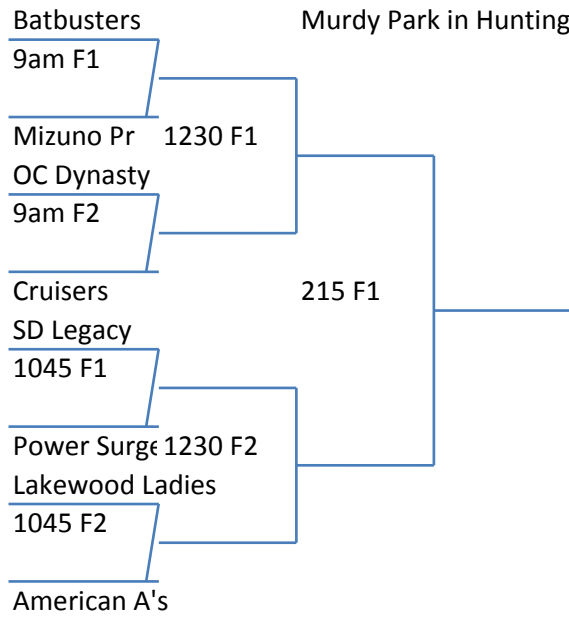

16U

Murdy Park in Huntington Beach

Worthy Park In Huntington Beach